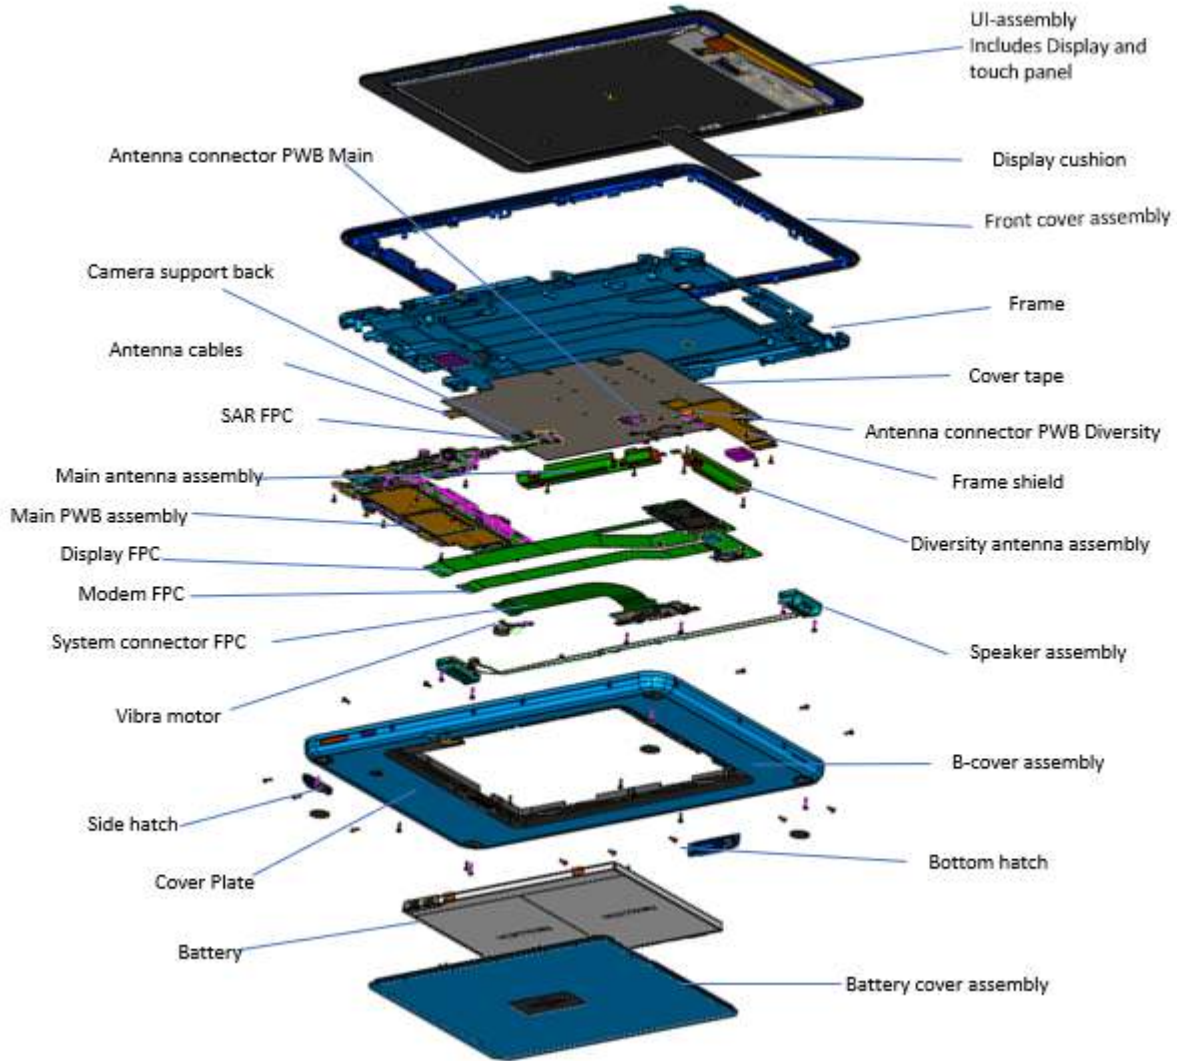

- PC Board
- LCD Display
- Battery
- Modem

Batteries This product contains a removable lithium-ion (Li-Ion) type battery located at the back of the product. The battery in both Windows and Android versions of this product clip into the back of the product and can be removed without the use of tools. Battery removal instructions and method of attachment details can be found in the [Quick Reference Guide](#). This battery must be disposed of in accordance with local regulations.

This product is designed with the following features to enhance recycling:

- Glues and adhesives have been eliminated from product construction where feasible.
- Use of common fasteners and/or snap-in features
- Plastic parts weighing more than 25g are marked according to ISO 11469 standards except where impractical.